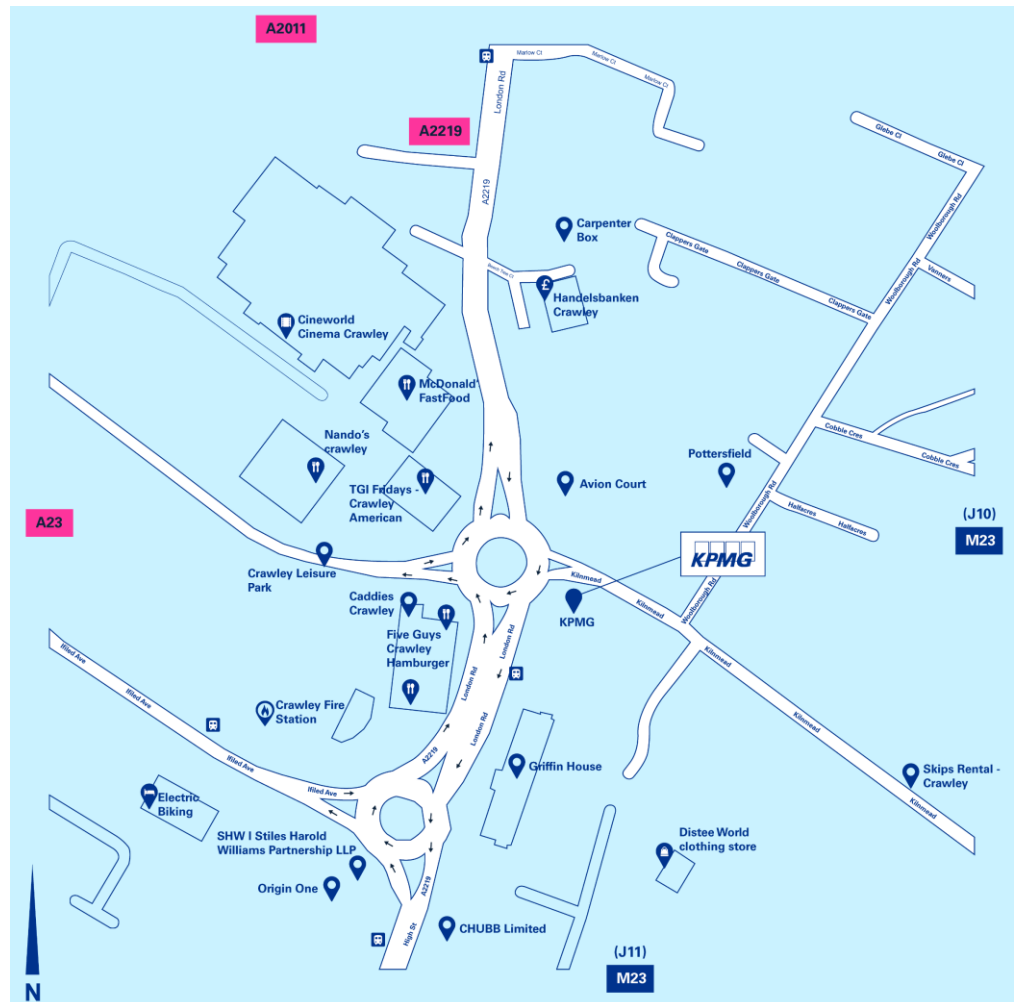

Gatwick

Office Locator

KPMG LLP (UK)

Global House, High St, Crawley RH10 1DQ

Switchboard: 01293 652 000

Visiting or travelling to Gatwick

Car

At the M23, junction 11 exit, take the Brighton Road/B2114 exit. At the roundabout, take the 3rd exit onto Brighton Road/A23. At Southgate Roundabout, take the 2nd exit onto Crawley Avenue/A23. At Cheals Roundabout, take the 2nd exit and stay on Crawley Avenue/A23. At Ifield Roundabout, take the 3rd exit onto Ifield Avenue. At the roundabout, take the 1st exit onto London Road/A2219. Enter the roundabout and the office will be located on the right.

Rail

The nearest station is Crawley Railway station which is a 10 minute walk to the office.

Parking

There are limited parking facilities at the Gatwick office. Please speak to your host to arrange a parking space. There are NCP car parks located a short walk from the office.